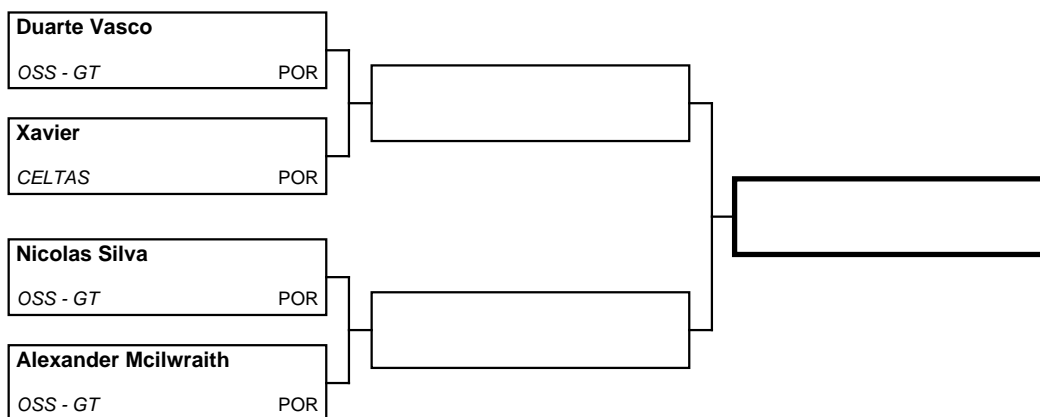

Kumite 10/11 +44Kg Masculino/Male

Registered competitors: 4 in 1 Pool(s)

POOL: 1

CLASSIFICATION

1st

2nd

3rd

3rd