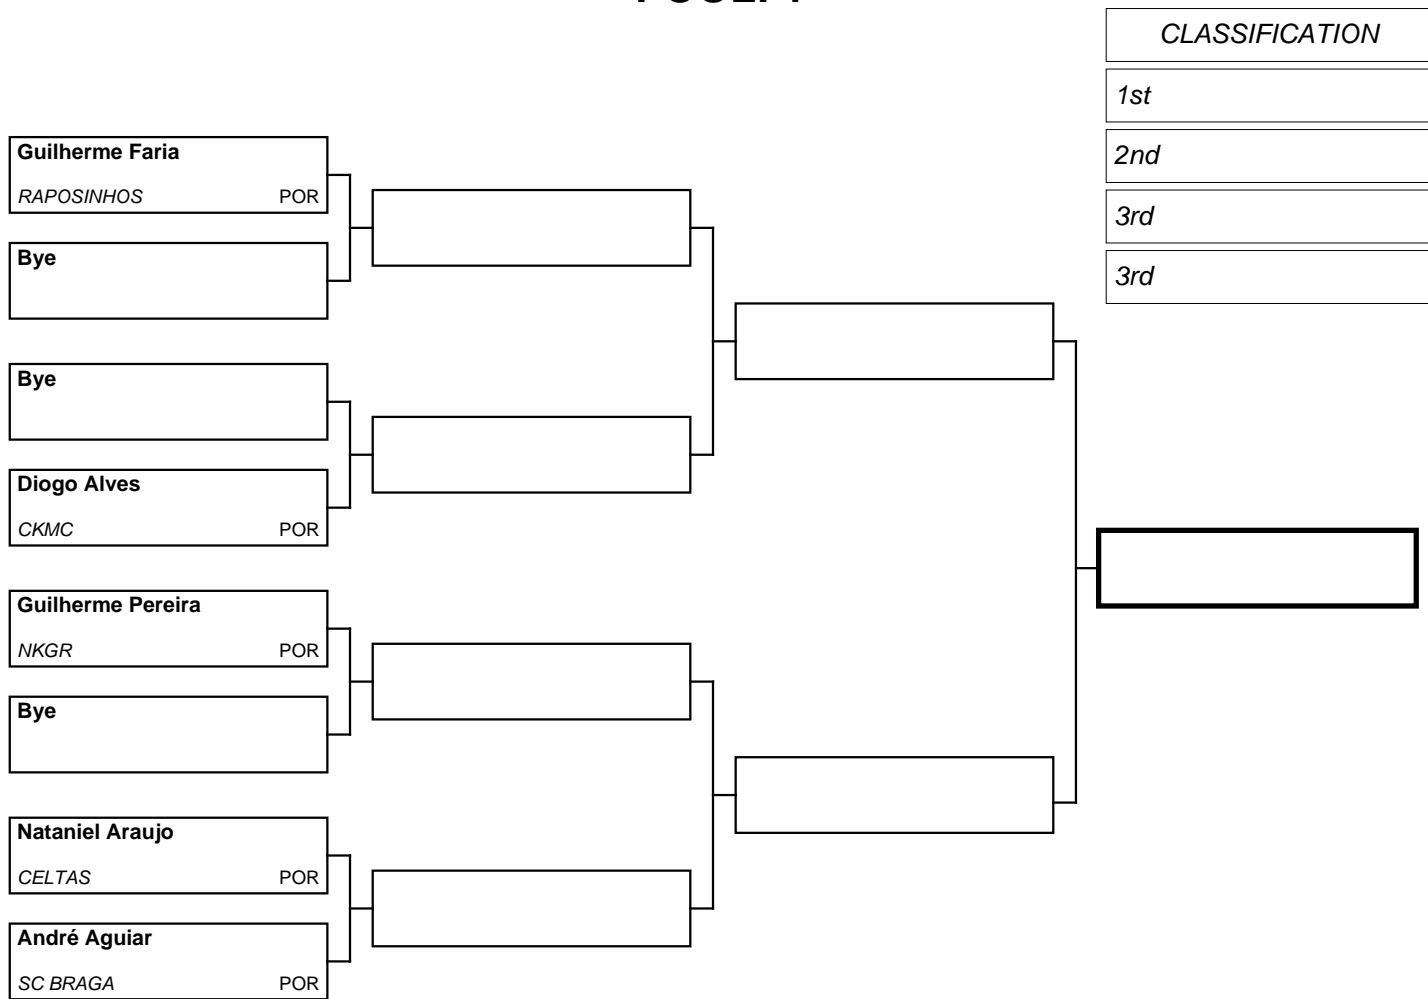

2166

Kumite 16/17 +76Kg Masculino/Male

Registered competitors: 5 in 1 Pool(s)

POOL: 1

REPECHAGE