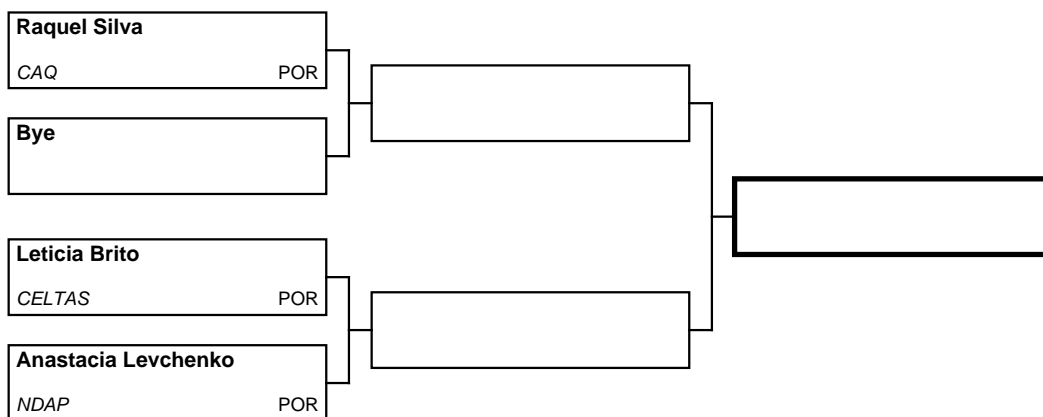

1123

Kumite 12/13 +50Kg Feminino/Female

Registered competitors: 3 in 1 Pool(s)

POOL: 1

CLASSIFICATION

1st

2nd

3rd

3rd

Referees

Kimura® - www.karate-hub.com - events plataform