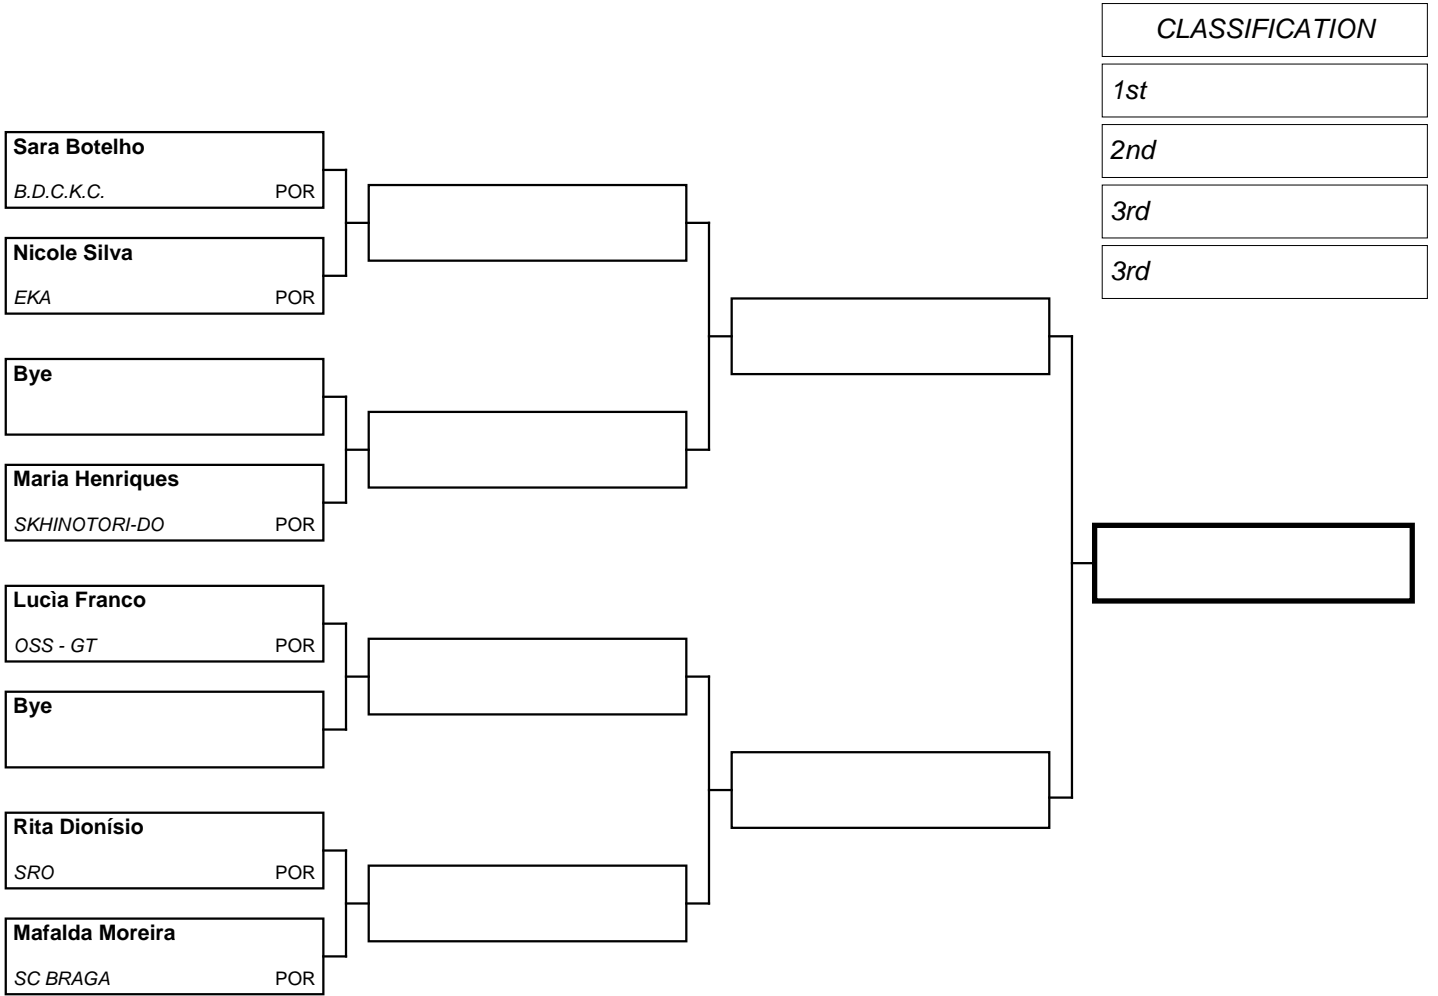

1st

2nd

3rd

3rd

Referees

Kimura® - www.karate-hub.com - events plataform

--	--	--	--	--

POOL: 1