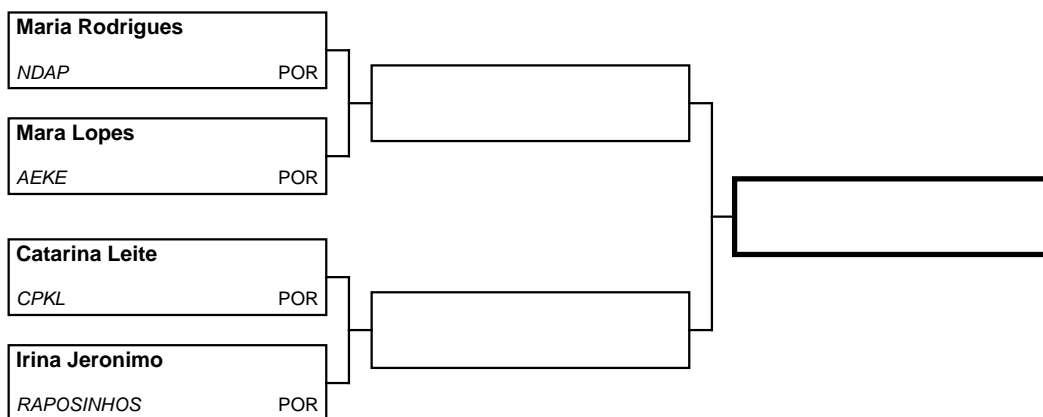

3rd

3rd

Referees

Kimura@ - www.karate-hub.com - events plataform

--	--	--	--	--

1205

Kumite +18 +55Kg Feminino/Female

Registered competitors: 5 in 1 Pool(s)