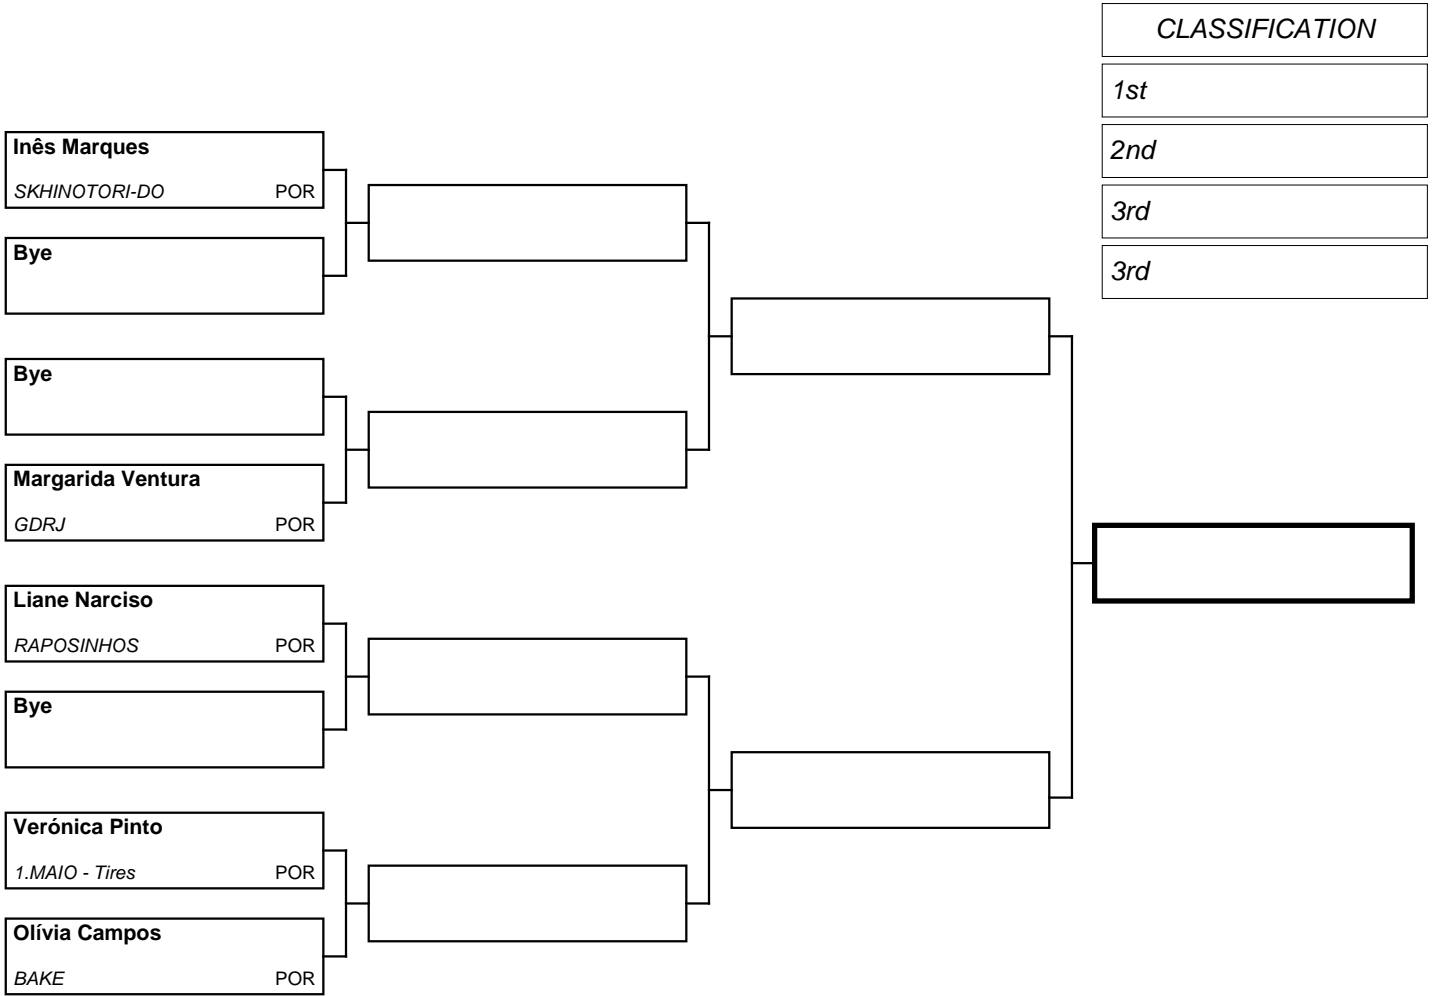

1205

Kumite +18 +55Kg Feminino/Female

Registered competitors: 5 in 1 Pool(s)

POOL: 1

REPECHAGE