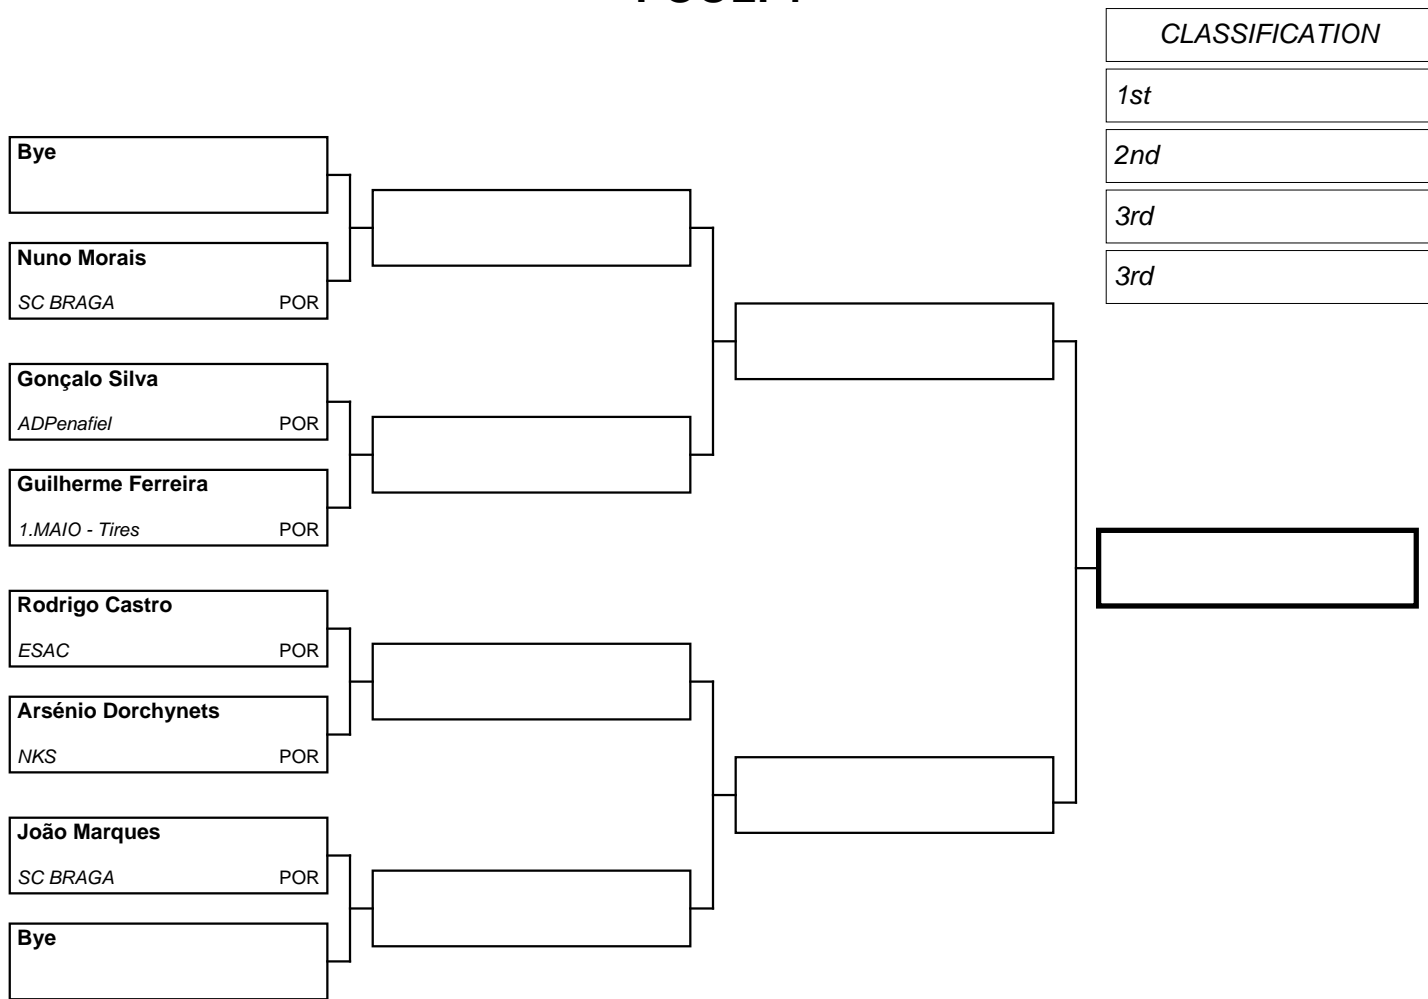

2161

Kumite 16/17 -55Kg Masculino/Male

Registered competitors: 6 in 1 Pool(s)

POOL: 1

REPECHAGE