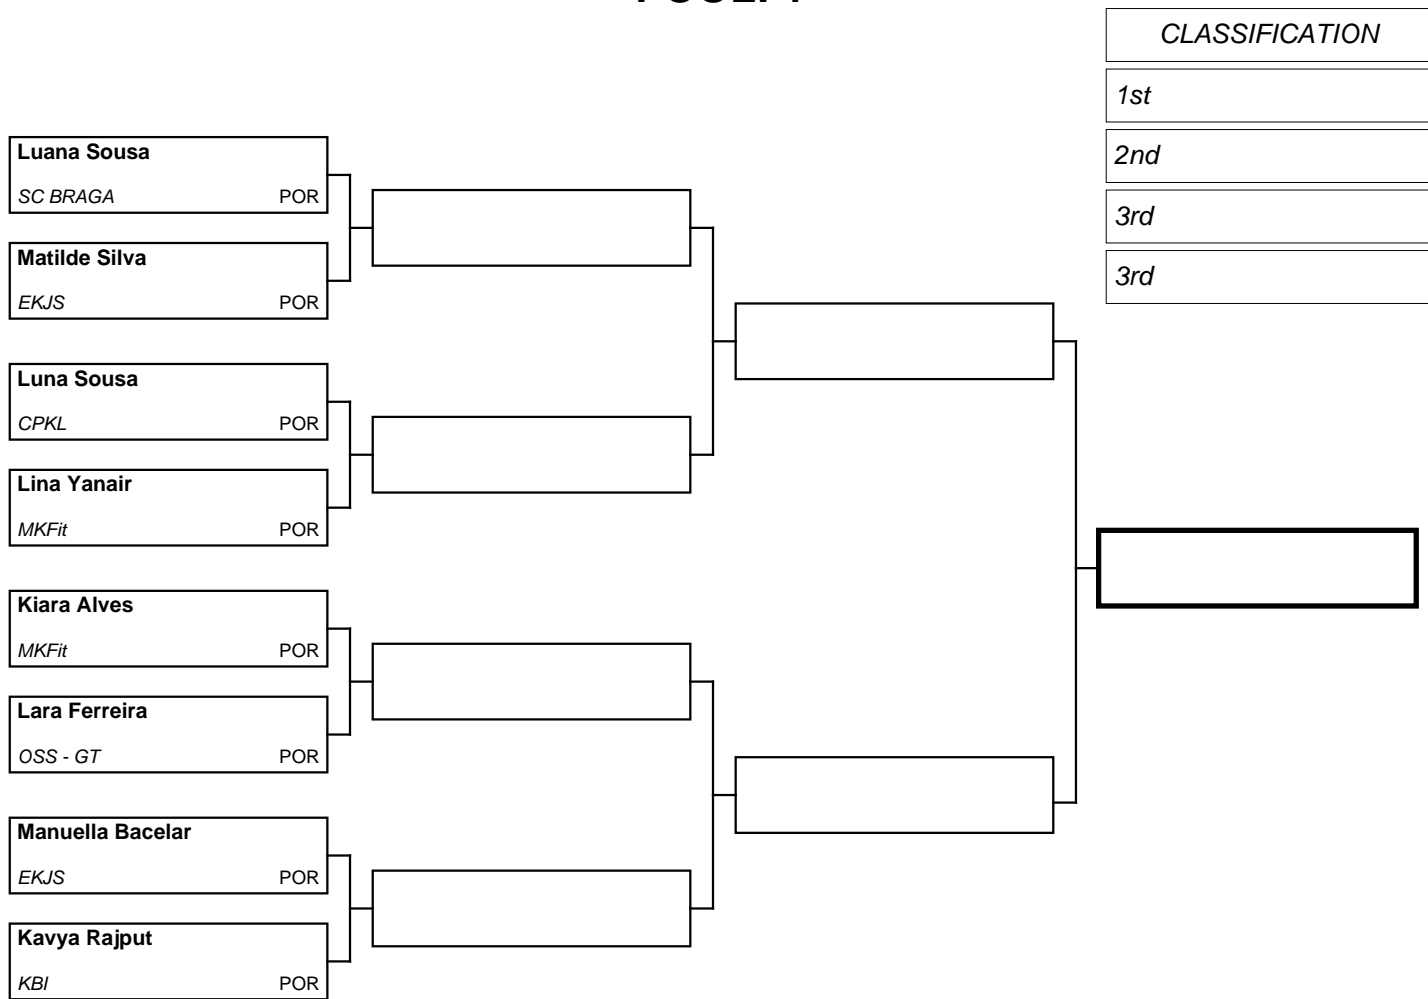

POOL: 1

CLASSIFICATION

1st

2nd

3rd

3rd

REPECHAGE