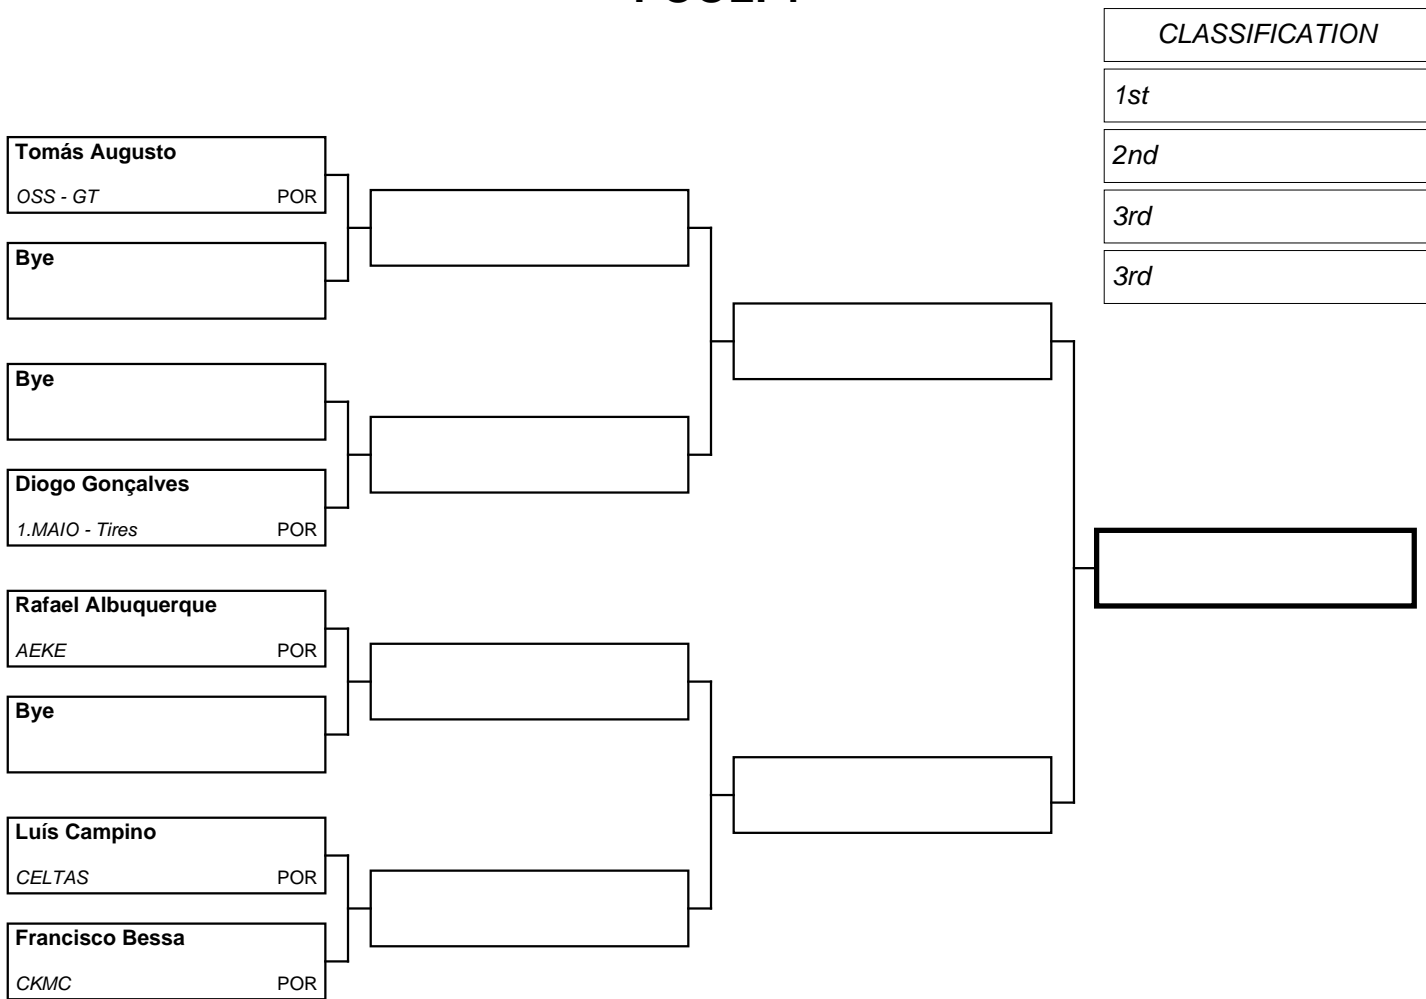

REPECHAGE

Referees

Kimura@ - www.karate-hub.com - events plataform

--	--	--	--	--

2206

Kumite +18 +84Kg Masculino/Male

Registered competitors: 5 in 1 Pool(s)

POOL: 1