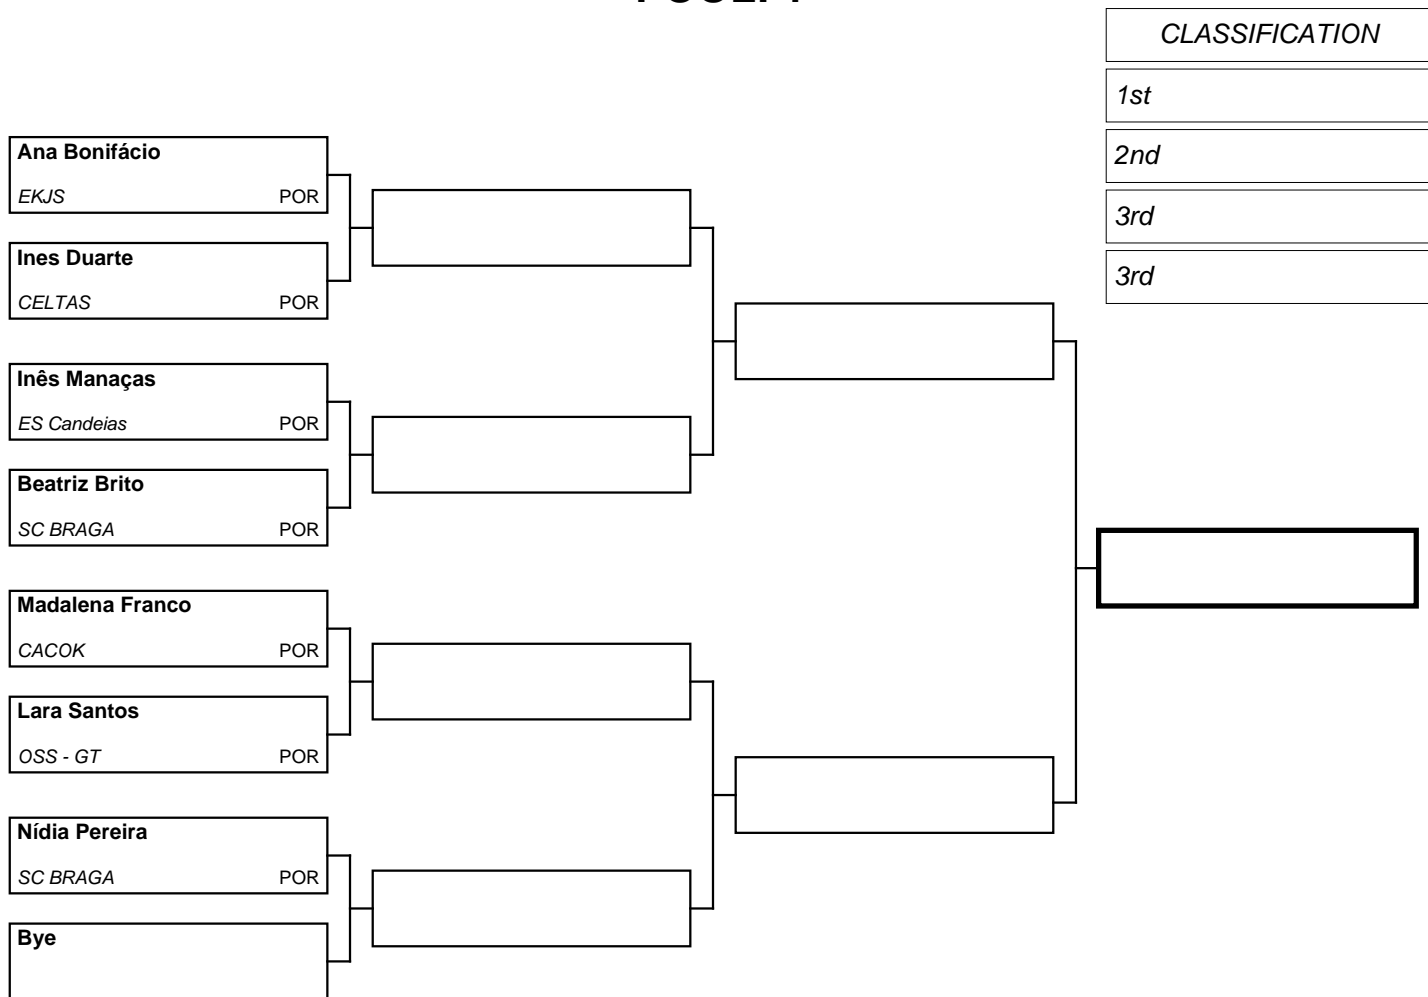

POOL: 1

REPECHAGE

Referees