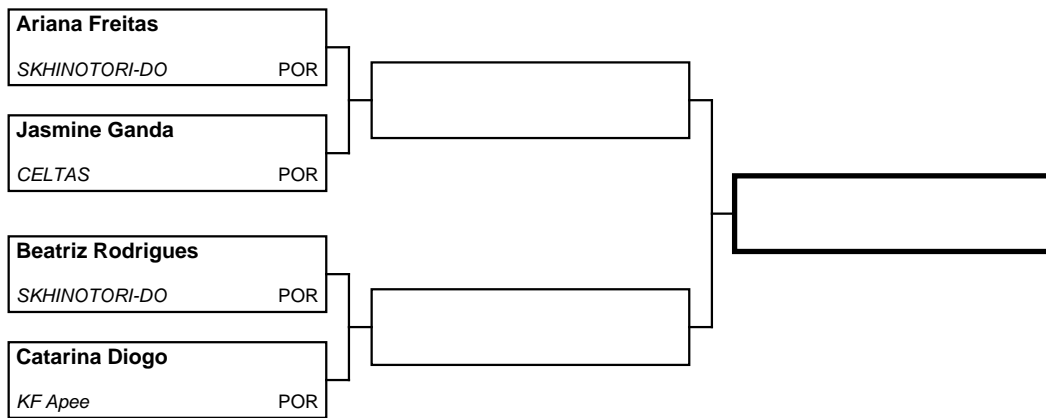

1103

Kumite 10/11 +44Kg Feminino/Female

Registered competitors: 4 in 1 Pool(s)

POOL: 1

CLASSIFICATION

1st

2nd

3rd

3rd

Referees

Kimura@ - www.karate-hub.com - events plataform